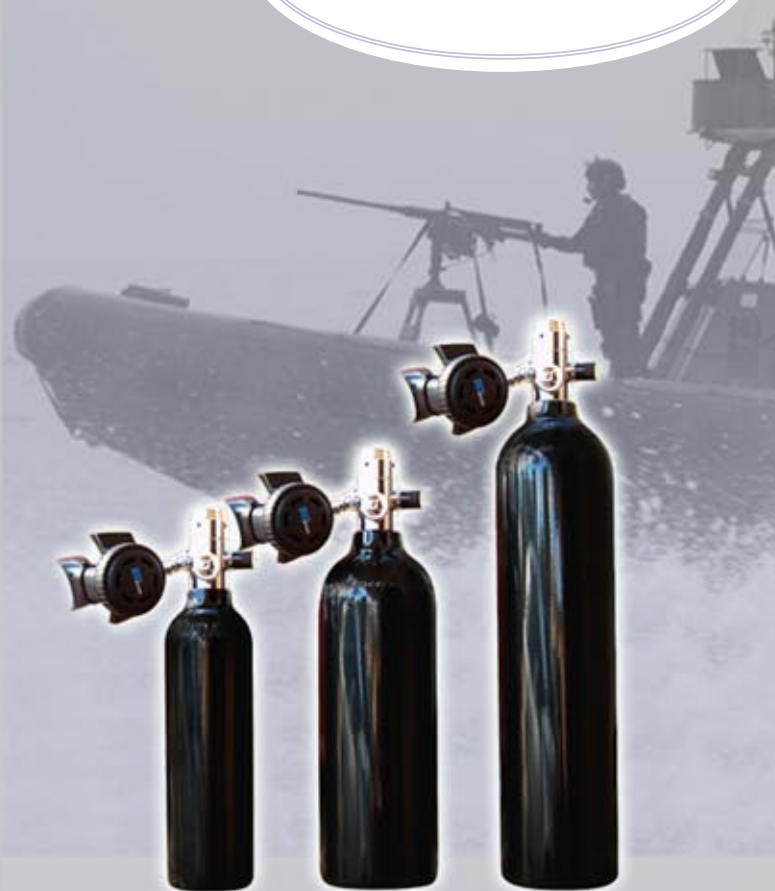

apollo

**eas**  
extra air source

**Features: 1st Stage**

- High performance piston 1st stage
- 2 LP and 2 HP ports
- Designated cylinder filling port
- On/off valve
- Quick disconnect decant filling adaptor

**Features: 2nd Stage**

- Connection has both a vertical and a horizontal swivel
- Dual high performance exhaust valves
- Medical grade silicon mouthpiece
- Large "sweet-spot" purge button

6 cu ft	13 cu ft	19 cu ft
Dia: 81.4mm	Dia: 111.1mm	Dia: 111.1mm
Length: 280mm	Length: 311mm	Length: 435mm

**Available cylinder options:**

- Catalina cylinders 6, 13 & 19 Cubic Foot
- Aluminium Cylinders (Black)

**Quick Release Strap system for Emergencies**

- EAS with 6 Cubic Foot cylinder in Black
- Quick-release cylinder bag / holster
- Quick disconnect decant filling adaptor
- Optional compressor filling adaptor